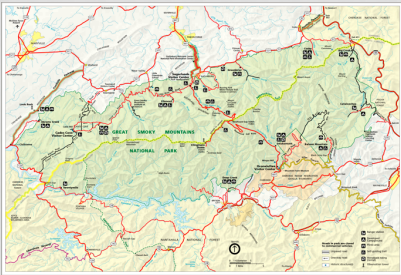

THE POWER OF EXPERIENTIAL LEARNING:
CONNECTING STEM EDUCATION, RESEARCH,
AND OUTREACH IN SOUTHERN APPALACHIA

JENNIFER JONES, PHD
PRESIDENT & CEO

GREAT SMOKY
MOUNTAINS
INSTITUTE AT
TREMONT

GREAT SMOKY
MOUNTAINS
INSTITUTE AT
TREMONT

MAKING AN IMPACT